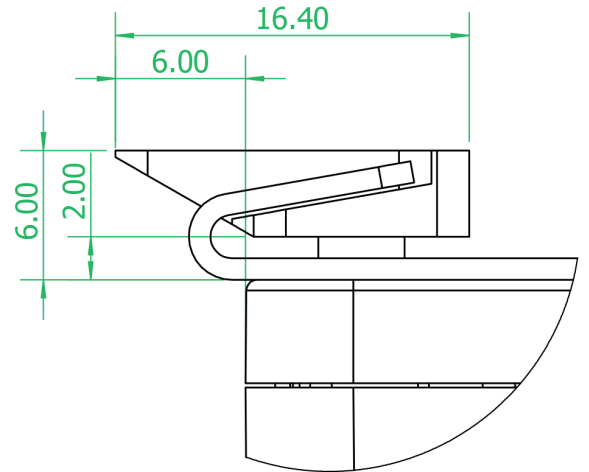

TWO10+

INVISIBLE LOCK FOR 2 SLIDING GLASS DOORS

DETAIL A