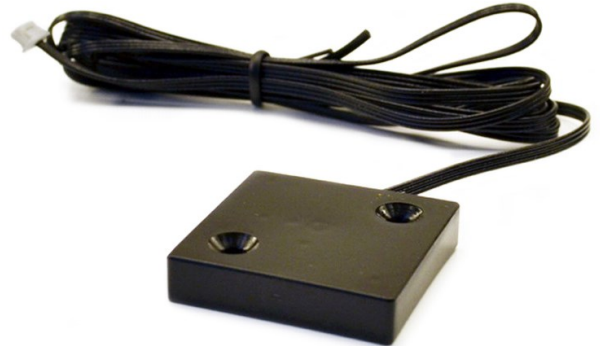

This flat external antenna is equipped with a 1.5 m (5ft) connecting cable with a plug which can be plugged directly into the lock.

The flat external antenna is used whenever the distance from the key is greater than 25 mm or if the lock is fixed onto a rear panel.

Can only be used with 125kHz lock.

| | |
|------------------------|----------|
| Article number: | 3040s |
| Customs tariff number: | 84719000 |
| Order quantity: | 100 |
| Country of origin: | Austria |

Ø 3.25(2x)