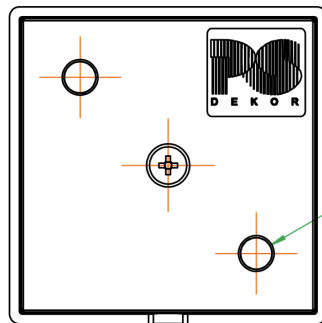

This flat external antenna is equipped with a 1.5 m (5ft) connecting cable with a plug which can be plugged directly into the lock.

The flat external antenna is used whenever the distance from the key is greater than 25 mm or if the lock is fixed onto a rear panel.

Can only be used with 125kHz lock.

| | |
|------------------------|----------|
| Article number: | 3040s |
| Customs tariff number: | 84719000 |
| Order quantity: | 100 |
| Country of origin: | Austria |

Ø 3.25(2x)