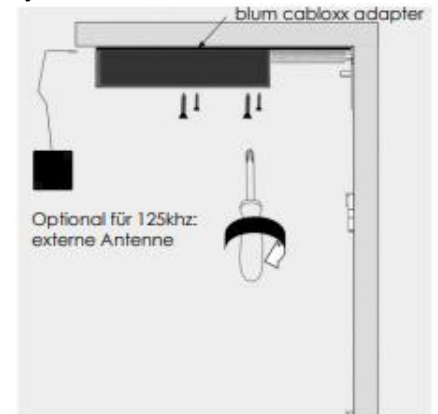

INSTALLATION

Fixing the adapter plate

fix the lock

adjust the altitude and fix the unit

PLUR

CENTRAL LOCKING SYSTEM