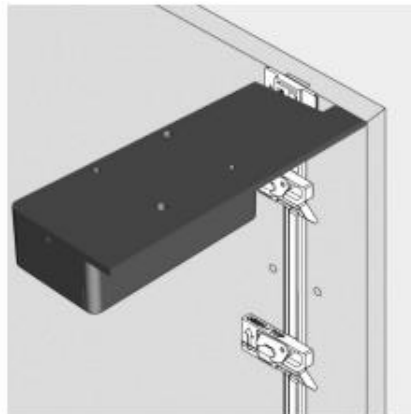

PLUR

CENTRAL LOCKING SYSTEM

- Several drawers can be locked with PLUR, the electronic lock for central locking systems.
- Whether with RFID cards or via Bluetooth, PLUR is fixed inside, is not visible from the outside and allows a continuous design without interruption of the furniture surface.
- The integrated battery allows flexible mobility as no power connection is required. The battery status is displayed in the app or checked whenever a RFID key is used.
- The RFID reading range and battery life depends on the technology used and the quality of the key units (cards, fobs, stickers, bracelets) or battery used.

Article number	PLUR
Customs tariff number	83013000
Country of origin	Austria

Technologies and Ranges

- RFID 125 kHz (EM4102 / EM4200)
 - up to 30 mm with RFID key cards
 - up to 15 mm with RFID key chips
- RFID 13,56 MHz (Mifare ISO 14443A)
 - up to 20 mm with RFID key cards
 - up to 10 mm with Mifare debit and credit cards
 - up to 15 mm with RFID key chips
- Bluetooth (at least Version iOS 12.0 / Android 7.0)

INSTALLATION

Fixing the adapter plate

fix the lock

adjust the altitude and fix the unit

PLUR

CENTRAL LOCKING SYSTEM