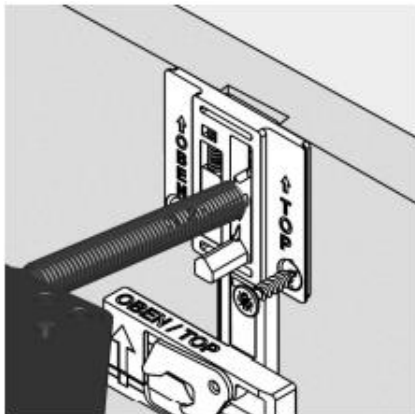

PLUR

CENTRAL LOCKING SYSTEM

- Several drawers can be locked with PLUR, the electronic lock for central locking systems.
- Whether with RFID cards or via Bluetooth, PLUR is fixed inside, is not visible from the outside and allows a continuous design without interruption of the furniture surface.
- The integrated battery allows flexible mobility as no power connection is required. The battery status is displayed in the app or checked whenever a RFID key is used.
- The RFID reading range and battery life depends on the technology used and the quality of the key units (cards, fobs, stickers, bracelets) or battery used.

INSTALLATION

Fixing the adapter plate

fix the lock

adjust the altitude and fix the unit

PLUR

CENTRAL LOCKING SYSTEM