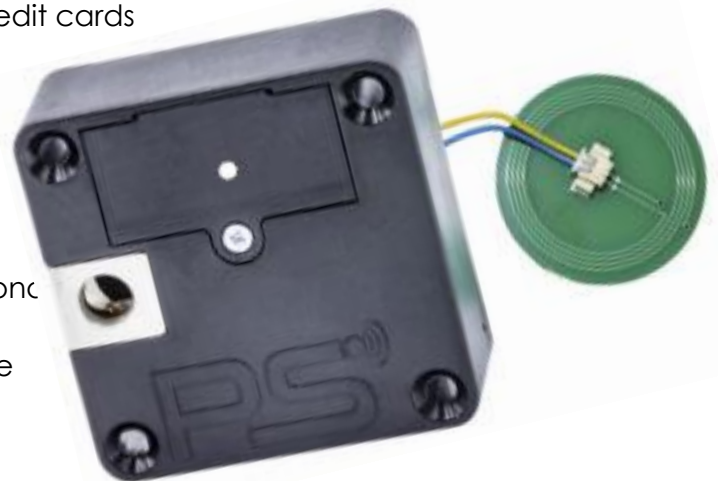

SOLO13 EXT

MIFARE FURNITURE LOCK WITH EXTERNAL ANTENNA

The SOLO 13 ext. antenna is a furniture lock with MIFARE technology and a remote antenna. This is used on doors, drawers and sliding doors and attached to the inside of the respective door or panel.

The remote antenna is milled in and enables the use of the Mifare locks even with thick fronts or weak RFID keys.

Not visible from the outside, the SOLO lock is then operated with key cards, key rings or bracelets.

RFID 13,56 MHz (Mifare ISO 14443A)

- up to 20 mm with RFID key cards
- up to 10 mm with Mifare debit and credit cards
- up to 15 mm with RFID key chips

Features:

- Battery operation
- approx. 20,000 cycles per battery
- "Door open alarm" optional
- "GYM", free choice of wardrobe, optional
- "BOLT", locking function, optional
- Programming without a PC or software
- Robust and easy to install