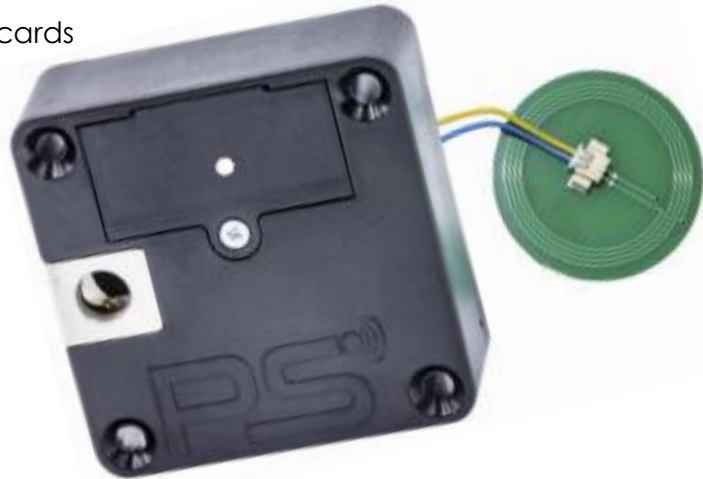

SOLO13 EXT

MIFARE FURNITURE LOCK WITH EXTERNAL ANTENNA

The SOLO 13 ext. antenna is a furniture lock with MIFARE technology and a remote antenna. This is used on doors, drawers and sliding doors and attached to the inside of the respective door or panel.

The remote antenna is milled in and enables the use of the Mifare locks even with thick fronts or weak RFID keys.

Not visible from the outside, the SOLO lock is then operated with key cards, key rings or bracelets.

RFID 13,56 MHz (Mifare ISO 14443A)

- up to 20 mm with RFID key cards
- up to 10 mm with Mifare debit and credit cards
- up to 15 mm with RFID key chips

Features:

- Battery operation
- approx. 20,000 cycles per battery
- "Door open alarm" optional
- "GYM", free choice of wardrobe, optional
- "BOLT", locking function, optional
- Programming without a PC or software
- Robust and easy to install