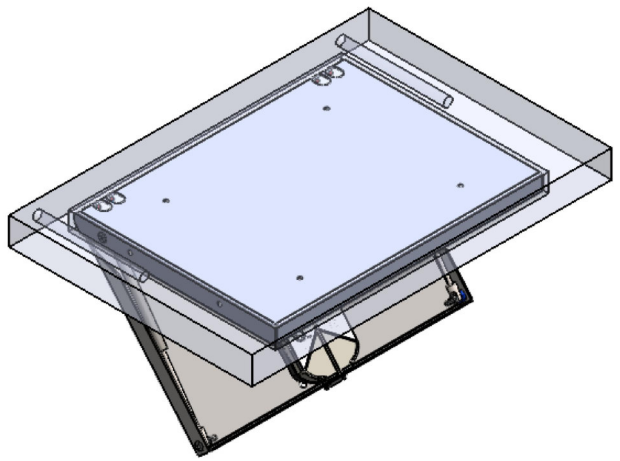

4

3

2

1

F

F

E

E

D

D

C

C

B

B

A

A

1	-	16/04/2024
2	-	-
3	-	-
4	-	-
9	-	-

PS®

PS GmbH - Austria - www.pslocks.com

draw number
DOC-CASING-DIM

europa projection

copyright according to ISO 16016

4

3

2

1