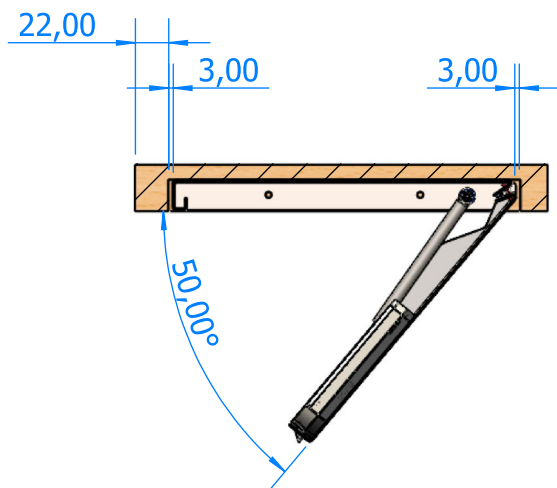

4

3

2

1

F

F

E

E

D

D

C

C

B

B

A

A

1	-	16/04/2024
2	-	-
3	-	-
4	-	-
9	-	-

PS®

PS GmbH - Austria - www.pslocks.com

draw number
DOC-CASING-DIM

europa projection

copyright according to ISO 16016

4

3

2

1