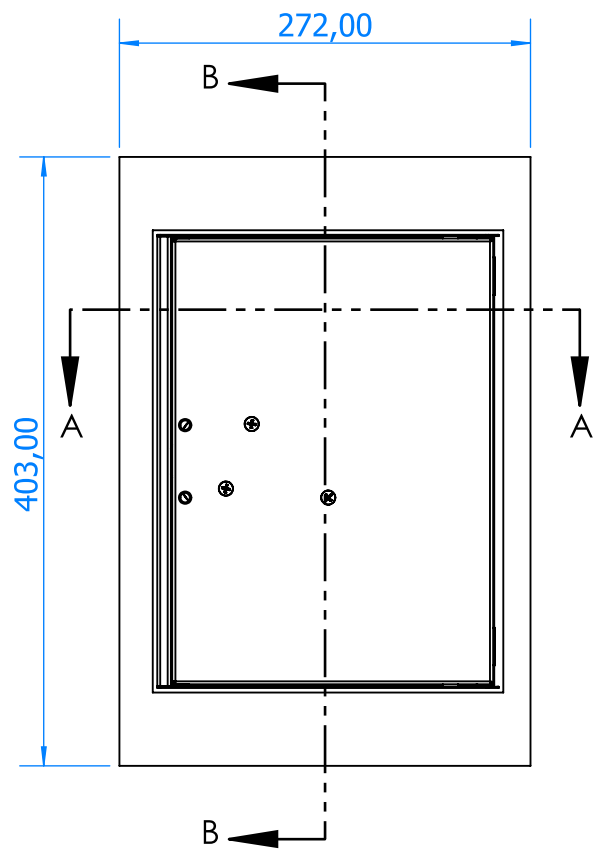

4

3

2

1

F

F

E

E

D

D

C

C

B

B

A

A

1	-	16/04/2024
2	-	-
3	-	-
4	-	-
9	-	-

PS®

PS GmbH - Austria - www.pslocks.com

draw number
DOC-CASING-DIM

europa projection

copyright according to ISO 16016

4

3

2

1