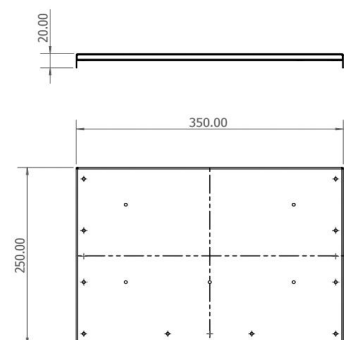

Technology

- Download the free Bluetooth App "pslocks"
- Open the lock with the code 1234
- Change the settings with the admin code 123456
- AAA batterys with a lifespan up to 5 years
- Material: Stainless steel 1mm without any painting