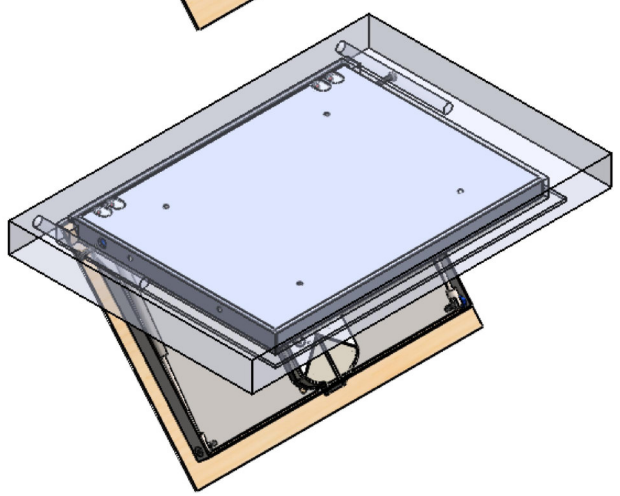

4

3

2

1

F

F

E

E

D

D

C

C

B

B

A

A

SECTION A-A

SECTION B-B

1	-	16/04/2024
2	-	-
3	-	-
4	-	-
9	-	-

PS®

PS GmbH - Austria - www.pslocks.com

draw number
DOC-COVER-DIM

europa projection

copyright according to ISO 16016

4

3

2

1