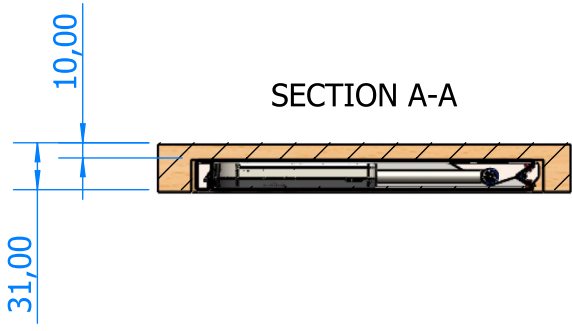

4

3

2

1

F

F

E

E

D

D

C

C

B

B

A

A

1	-	16/04/2024
2	-	-
3	-	-
4	-	-
9	-	-

PS®

PS GmbH - Austria - www.pslocks.com

draw number
DOC-CASING-DIM

europa projection

copyright according to ISO 16016

4

3

2

1