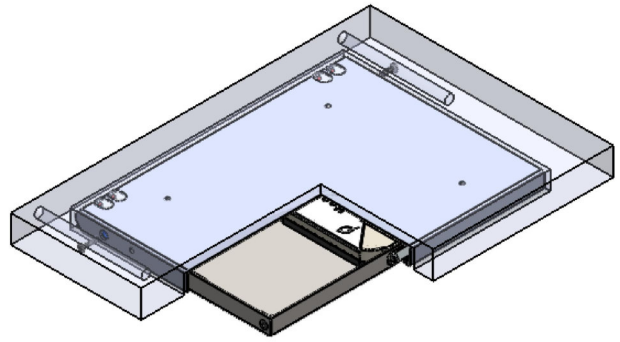

4

3

2

1

F

F

E

E

D

D

C

C

B

B

A

A

1	-	16/04/2024
2	-	-
3	-	-
4	-	-
9	-	-

PS®

PS GmbH - Austria - www.pslocks.com

draw number
DOC-CASING-DIM

europa projection

copyright according to ISO 16016

4

3

2

1