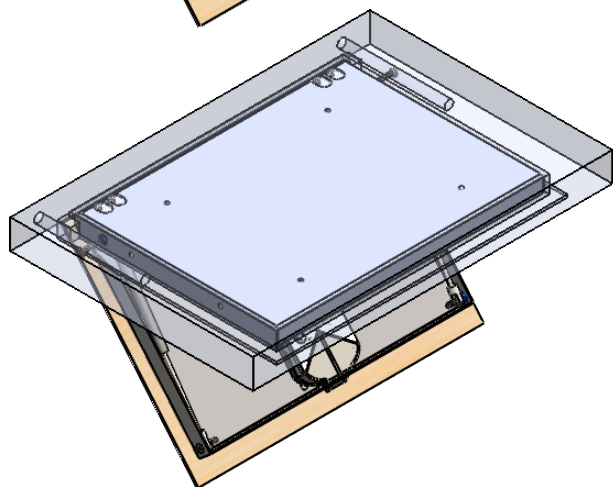

SECTION A-A

SECTION B-B

1	-	16/04/2024
2	-	-
3	-	-
4	-	-
9	-	-

PS GmbH - Austria - www.pslocks.com

draw number
DOC-COVER-DIM

europa projection

copyright according to ISO 16016

F	I
-	-