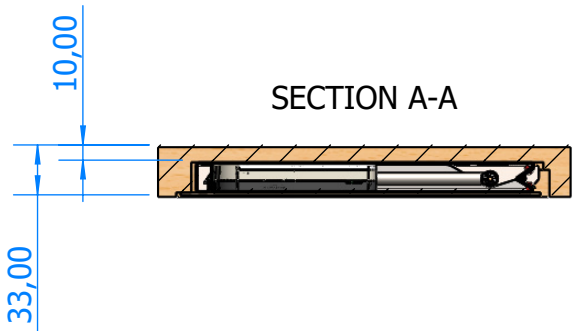

SECTION A-A

SECTION B-B

1	-	16/04/2024
2	-	-
3	-	-
4	-	-
9	-	-

PS GmbH - Austria - www.pslocks.com

draw number
DOC-COVER-DIM

europa projection

copyright according to ISO 16016

F	I
-	-