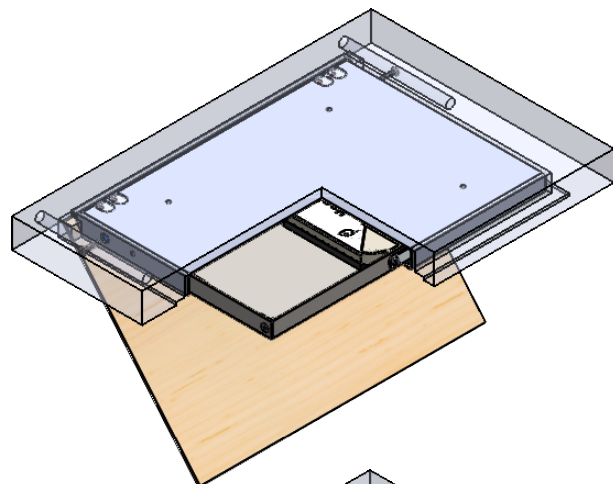

SECTION A-A

SECTION B-B

1	-	16/04/2024
2	-	-
3	-	-
4	-	-
9	-	-

PS GmbH - Austria - www.pslocks.com

draw number
DOC-COVER-DIM

europa projection

copyright according to ISO 16016

F	I
-	-