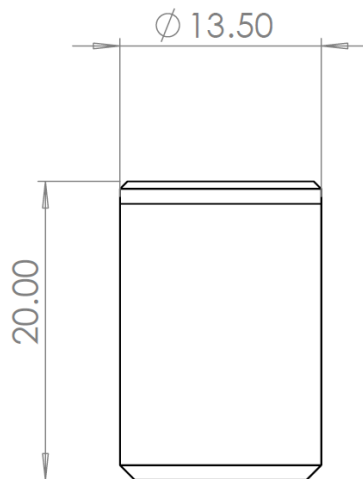

ANTENNA 125 round

This external antenna is plugged directly into the lock and operate the lock with a distance up to 1.5 m .

This antenna is often used when the lock is operated with an external power supply and the antenna in the lock is inaccessible.

Mounting:

A 14 mm hole is drilled from behind , near to the front of the surface. This means that the distance between the RFID card or key fob and the antenna is then only a few millimetres and will enable the lock to be operated quickly and practically.

Frequency: 125 kHz
Compatible: SOLO 125

Range:

- Keyfob   approx. 5 mm
- Keycard   approx. 10 mm

Article number	Antenna 125 round
Customs tariff number	84719000
Country of origin	Austria