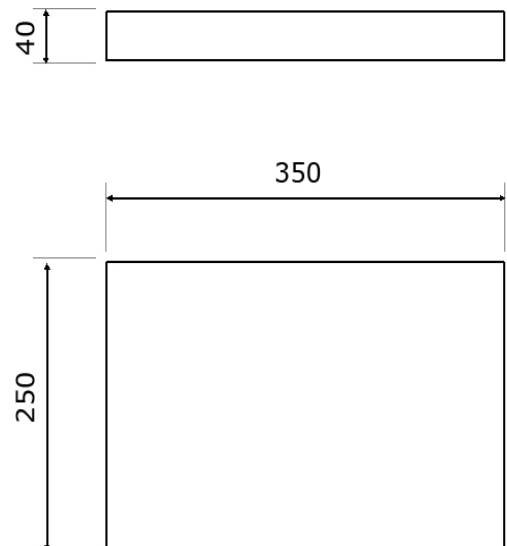

Installation options

- With a deeper cut-out/milling and cover
- Without a cover for slim shelves

ARTICLE NUMBER	HooD Gun
CUSTOMS TARIFF NUMBER	83013000
COUNTRY OF ORIGIN	Austria