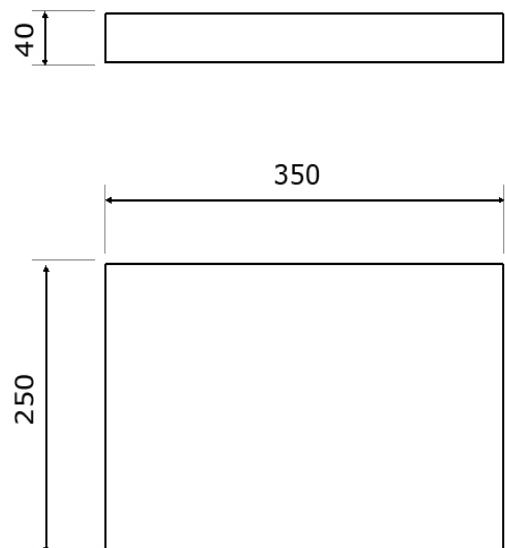

Einbauvarianten

- Mit tieferer Ausfräsung und Abdeckung
- Ohne untere Abdeckung für dünne Regale

ARTIKELNUMMER	HooD GUN
ZOLLTARIFNUMMER	83013000
URSPRUNGSLAND	Österreich